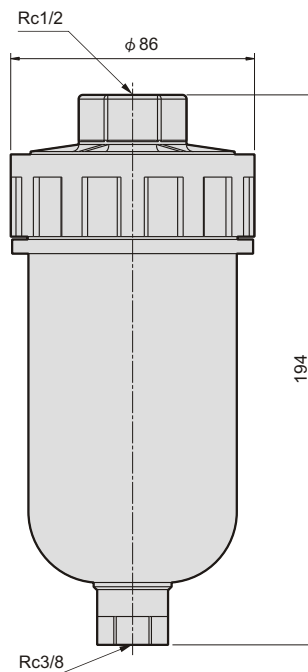

MAD401 series

AIR UNITS (Drain Trap)

mindman

Features

- Max. operating pressure: 1.3 MPa

Specification

Model	MAD401
Bore No.	15A
Port size	1/2
Medium	Air
Operating pressure range	0.1~1.3 MPa
Proof pressure	1.7 MPa
Ambient temperature	-5~+80°C (No freezing)
Weight	745 g

Symbol

Order example

MAD401 - 15A - □

MODEL

BORE SIZE
15A: 1/2

PORT THREAD
Blank: Rc thread
G: G thread
NPT: NPT thread

※ Standard unit contains semi-auto-drain function when operating pressure below 0.05 MPa.