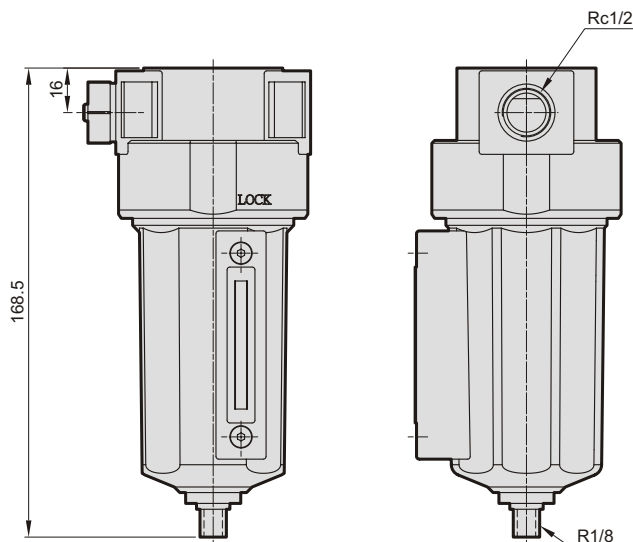

MAD401H series

AIR UNITS (Drain Trap)

mindman

Features

- Max. operating pressure: 1.3 MPa

Specification

Model	MAD401H
Bore No.	15A
Port size	1/2
Medium	Air
Operating pressure range	0.1~1.3 MPa
Proof pressure	1.7 MPa
Ambient temperature	-5~+60°C (No freezing)
Weight	519 g

Symbol

※ Standard unit contains semi-auto-drain function when operating pressure below 0.05 MPa.

Order example

MAD401H – 15A – □

MODEL

BORE SIZE
15A: 1/2

PORT THREAD
Blank: Rc thread
G: G thread
NPT: NPT thread