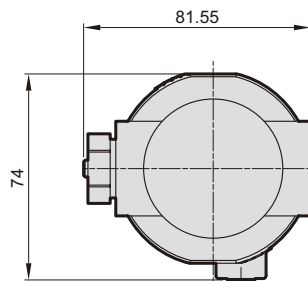

MAD401H series

AIR UNITS (Drain Trap)

mindman

Features

- Max. operating pressure: 1.3 MPa

Specification

Model	MAD401H
Bore No.	15A
Port size	1/2
Medium	Air
Operating pressure range	0.1~1.3 MPa
Proof pressure	1.7 MPa
Ambient temperature	-5~+60°C (No freezing)
Weight	519 g

Symbol

※ Standard unit contains semi-auto-drain function when operating pressure below 0.05 MPa.

Order example

MAD401H – 15A – □

MODEL

BORE SIZE
15A: 1/2

PORT THREAD
Blank: Rc thread
G: G thread
NPT: NPT thread